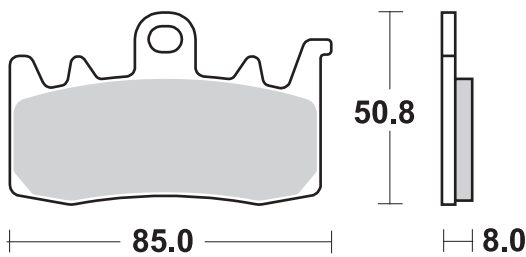

DUCATI 803 SCRAMBLER ICON

			RECOMMENDED	
DUCATI				
803	Scrambler Icon	15 - 21	900 HS	675 LS

* = 2 sets required / 2 jeux pour l'Avant.

Available compounds

SBS 900 HS • SP

Available compounds

SBS 675 HF • LS